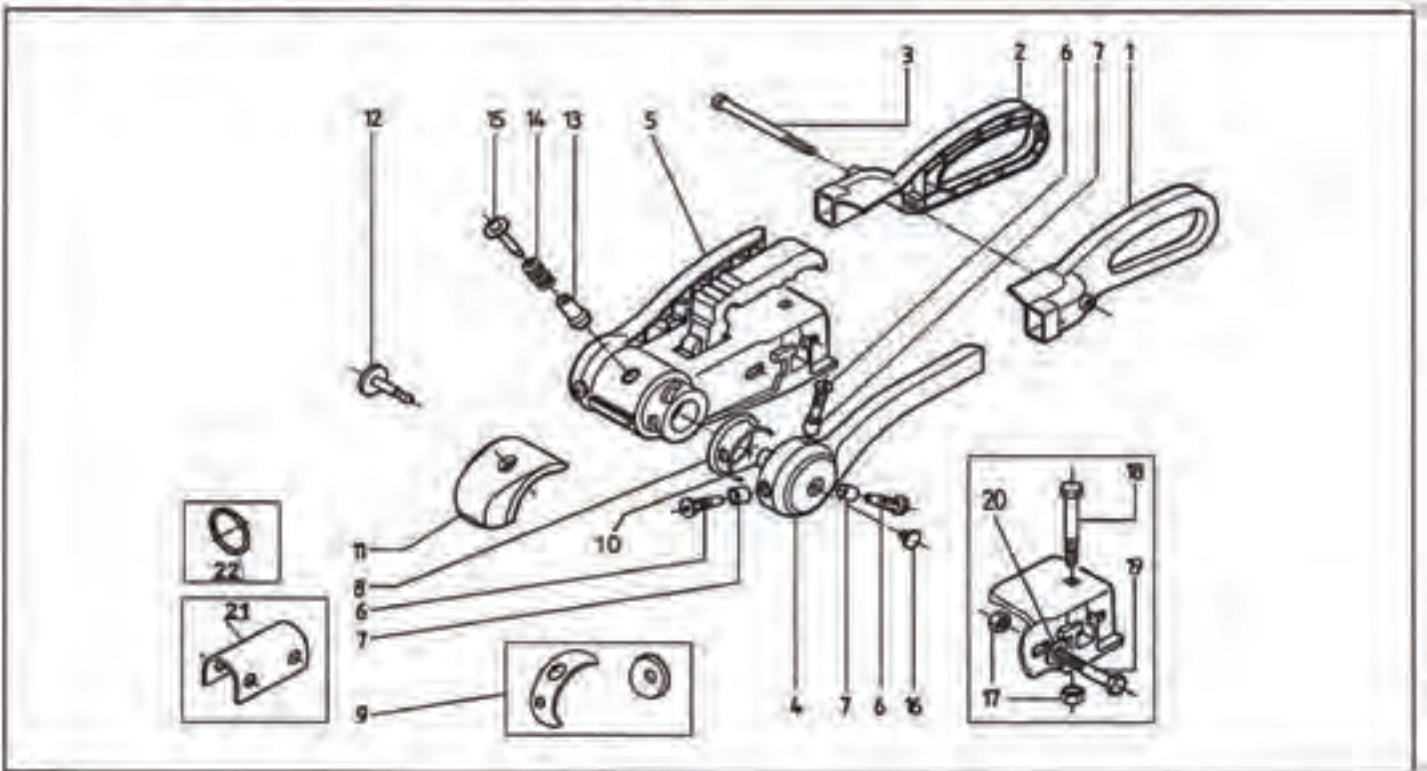

AKS 3004

ETI- No. 811426

(Specify the order with the ETI No.)

Item	Description	Drawing No.
1	GRIP PLATE LEFT	890243
2	GRIP PLATE RIGHT	890244
3	BOLT 8X97 TORX- 8.8DAC	890246
4	COMPRESSION WASHER LEFT CPL	890241
5	COMPRESSION WASHER RIGHT CPL	890242
6	BOLT DAC (SAFED WITH LOCTITE)	372284
7	BEARING BUSH CPL	380307
8	SEALING RING	372166
9	SET FRICTION LINING AKS	891418
10	O-RING 9X2 3770	703149
11	SOFT-DOCK AKS2004/3004	1221462
12	SET PRESSURE BOLT AKS2000/2004/3004	1220755
13	SIGNAL BUTTON INNER GREEN	372288
14	COMPRESSION SPRING	372285
15	SIGNAL BUTTON OUT RED	372287
16	PLUG RAL3003	583685
17	SELF-LOCKING NUT BIW M12 A3C- 8	371932
18	BOLT FLAT ROUND M12X75	603392
19	BOLT 12X75 7.984-10.90AC	704760
20	WASHER A 13 125-ST A3C	700140
21	DISTANCE BINDER D35/50	890841
22	CLAMPING RING	2072400208

Oppgi nummeret på delen du trenger når du kontakter oss.